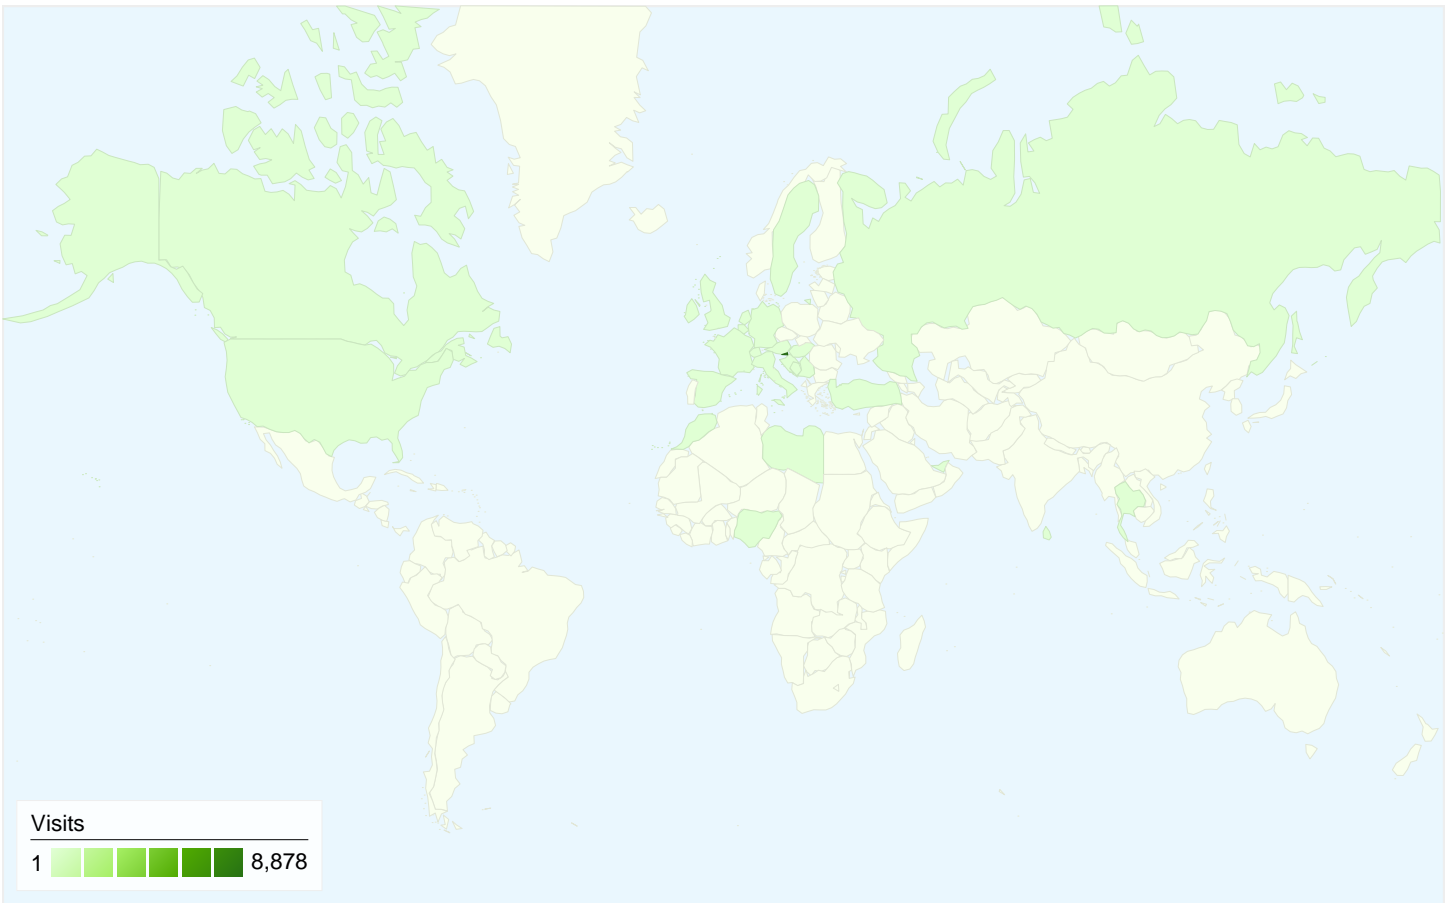

**1,908 people visited this site**

-  **9,008 Visits**
-  **1,908 Absolute Unique Visitors**
-  **45,681 Pageviews**
-  **5.07 Average Pageviews**
-  **00:02:18 Time on Site**
-  **43.66% Bounce Rate**
-  **20.48% New Visits**

All traffic sources sent a total of 9,008 visits

-  37.72% Direct Traffic
-  20.24% Referring Sites
-  42.04% Search Engines

## Top Traffic Sources

Sources	Visits	% visits	Keywords	Visits	% visits
(direct) ((none))	3,398	37.72%	kobanski korenjak	740	19.54%
google (organic)	3,108	34.50%	marcel križevnik	333	8.79%
bicikel.com (referral)	749	8.31%	kd lovrenc	250	6.60%
najdi (organic)	668	7.42%	kolesarsko društvo	202	5.33%
mtb.si (referral)	526	5.84%	www.lovrenc.si/kolesarji	154	4.07%

**9,008 visits came from 28 countries/territories**

Site Usage

Country/Territory	Visits	Pages/Visit	Avg. Time on Site	% New Visits	Bounce Rate
Slovenia	8,878	5.05	00:02:18	19.81%	43.69%
Italy	24	4.96	00:01:53	45.83%	37.50%
Croatia	19	5.47	00:01:02	63.16%	47.37%
Austria	17	9.71	00:02:30	64.71%	11.76%
Germany	17	3.12	00:01:08	82.35%	41.18%
Serbia and Montenegro	7	15.00	00:03:19	28.57%	28.57%
United States	6	3.50	00:00:41	100.00%	66.67%
Belgium	4	4.75	00:01:03	75.00%	50.00%
Luxembourg	4	6.25	00:00:20	0.00%	0.00%
United Kingdom	3	13.33	00:04:25	66.67%	0.00%