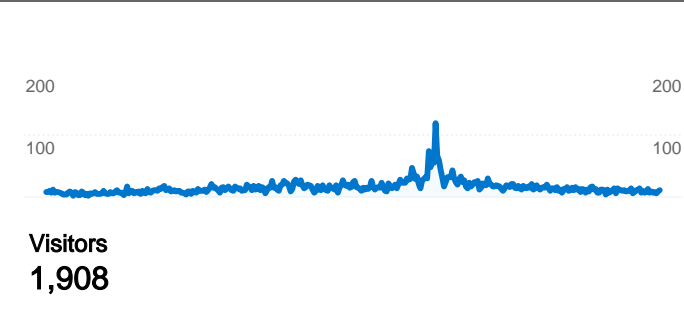

**Site Usage**

**9,008** Visits

**43.66%** Bounce Rate

**45,681** Pageviews

**00:02:18** Avg. Time on Site

**5.07** Pages/Visit

**20.48%** % New Visits

**Visitors Overview**

**1,908 people visited this site**

-  **9,008 Visits**
-  **1,908 Absolute Unique Visitors**
-  **45,681 Pageviews**
-  **5.07 Average Pageviews**
-  **00:02:18 Time on Site**
-  **43.66% Bounce Rate**
-  **20.48% New Visits**

All traffic sources sent a total of 9,008 visits

-  37.72% Direct Traffic
-  20.24% Referring Sites
-  42.04% Search Engines

Pages on this site were viewed a total of 45,681 times

 **45,681** Pageviews

 **24,180** Unique Views

 **43.66%** Bounce Rate