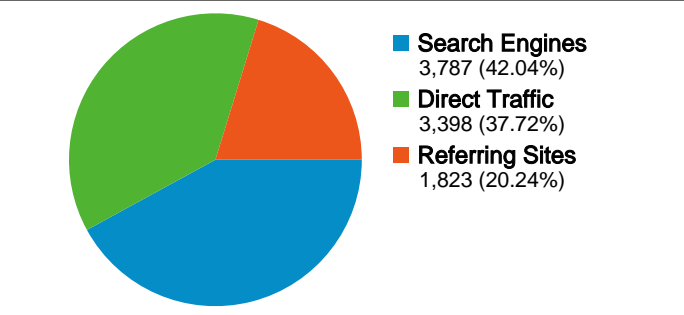

Traffic Sources Overview

Content Overview

Pages	Pageviews	% Pageviews
/kolesarji/	8,705	19.06%
/kolesarji/index.php?page=novi	3,236	7.08%
/kolesarji/index.php?page=galer	2,494	5.46%
/kolesarji/index.php?page=klvrh	1,580	3.46%
/kolesarji/index.php?id=21&inde	1,549	3.39%