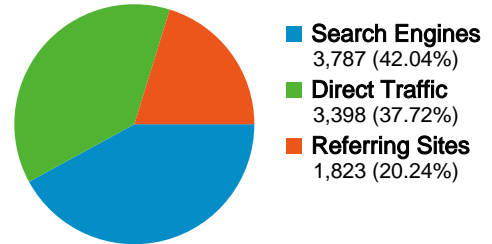

**Site Usage**

**9,008** Visits

**43.66%** Bounce Rate

**45,681** Pageviews

**00:02:18** Avg. Time on Site

**5.07** Pages/Visit

**20.48%** % New Visits

**Visitors Overview**

**1,908 people visited this site**

-  **9,008 Visits**
-  **1,908 Absolute Unique Visitors**
-  **45,681 Pageviews**
-  **5.07 Average Pageviews**
-  **00:02:18 Time on Site**
-  **43.66% Bounce Rate**
-  **20.48% New Visits**

All traffic sources sent a total of 9,008 visits

-  37.72% Direct Traffic
-  20.24% Referring Sites
-  42.04% Search Engines

**9,008 visits came from 28 countries/territories**

Site Usage

Country/Territory	Visits	Pages/Visit	Avg. Time on Site	% New Visits	Bounce Rate
Slovenia	8,878	5.05	00:02:18	19.81%	43.69%
Italy	24	4.96	00:01:53	45.83%	37.50%
Croatia	19	5.47	00:01:02	63.16%	47.37%
Austria	17	9.71	00:02:30	64.71%	11.76%
Germany	17	3.12	00:01:08	82.35%	41.18%
Serbia and Montenegro	7	15.00	00:03:19	28.57%	28.57%
United States	6	3.50	00:00:41	100.00%	66.67%
Belgium	4	4.75	00:01:03	75.00%	50.00%
Luxembourg	4	6.25	00:00:20	0.00%	0.00%
United Kingdom	3	13.33	00:04:25	66.67%	0.00%