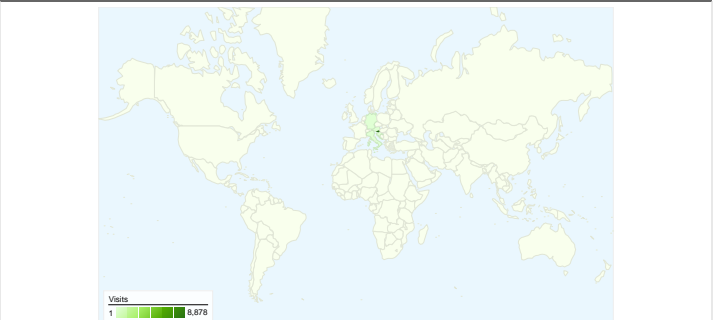

Map Overlay world